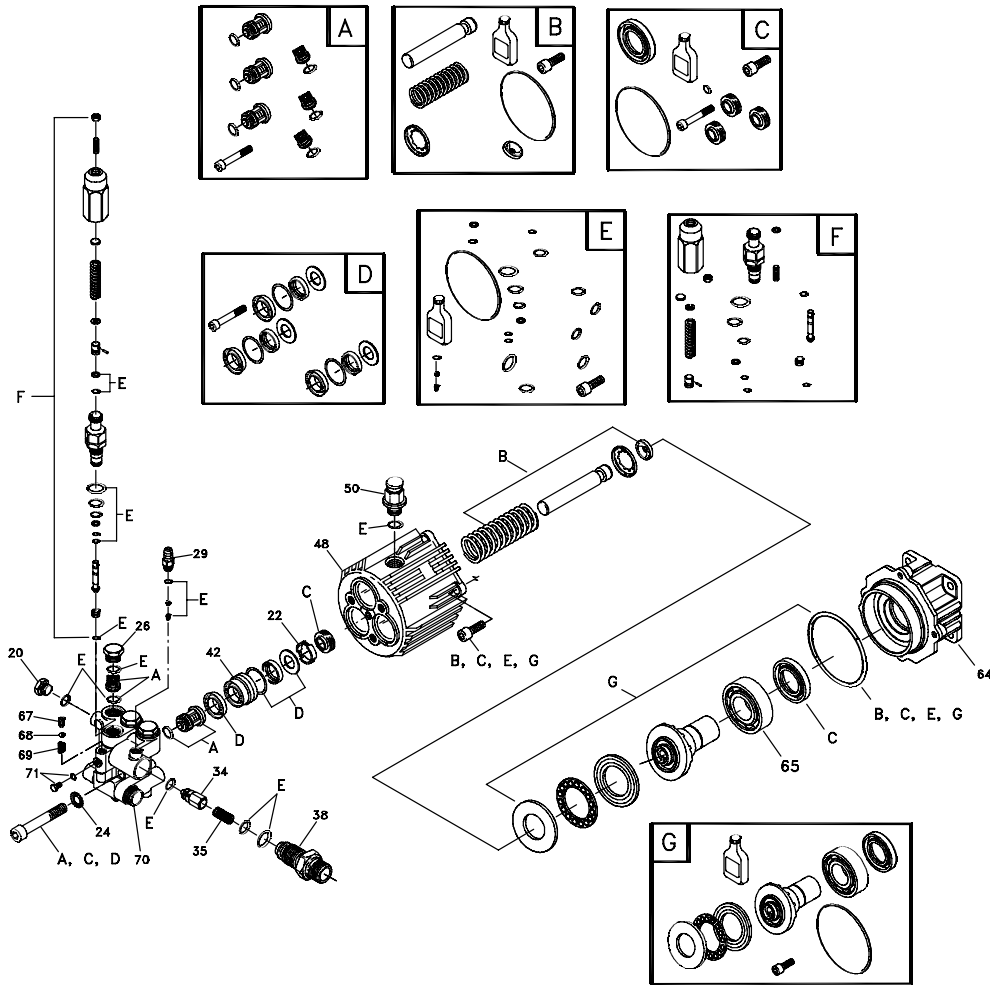

IPL No. 19311IGS
Revision 0 (04/08/2003)

EXPLODED VIEW AND PARTS LIST - MAIN UNIT

Item	Part #	Description	Item	Part #	Description
1	P190156GS	BASE	9	I92553GS	KIT,Vibration Mount
2	P187602GS	HANDLE	10	I90147GS	PUSHNUT
3	I92734GS	ASSY, Billboard	11	B5646GS	KIT, Spray Tip
4	I85877GS	HOSE	12	I92199GS	EXTENSION
5	I92134GS	KIT, Engine Mounting Hardware	13	I92526GS	KIT,Wheel
6	I92131GS	KIT, Pump Mounting Hardware	14	23139BGS	KEY
7	B3263GS	GUN	15	I93087GS	ASSY, Pump (see page 3)
8	I90668GS	KIT, Handle Fasteners	900	NSP	ENGINE

Items Not Illustrated:

Part #	Description
I91678GS	MANUAL, Owner's
I93111GS	MANUAL, Illustrated Parts List
I92795GS	KIT, Decals
BB3061BGS	OIL, Engine

EXPLODED VIEW AND PARTS LIST - PUMP

Item	Part #	Description
20	190638GS	PLUG
22	190639GS	SPACER
24	190640GS	WASHER
26	190641GS	PLUG
29	190642GS	HOSE TAIL
34	190643GS	JET
35	190644GS	SPRING
38	190645GS	INJECTOR, Detergent
42	190646GS	PISTON, Guide
48	190647GS	HOUSING
50	191441GS	VENT, CAP
64	193124GS	FLANGE
65	193125GS	BALL BEARING
67	190651GS	GRUB SCREW

Item	Part #	Description
68	190652GS	BALL
69	190653GS	SPRING
70	190654GS	PUMP HEAD
71	190655GS	GRUB SCREW & WASHER
72	190656GS	OIL BOTTLE
A	190657GS	KIT, CHECK VALVE
B	190658GS	KIT, PISTON SET
C	193129GS	KIT, SEAL OIL
D	190660GS	KIT, SEAL HIGH PRESSURE
E	190677GS	KIT, O-RINGS
F	193126GS	KIT, UNLOADER
G	193127GS	KIT, CAM & BEARING