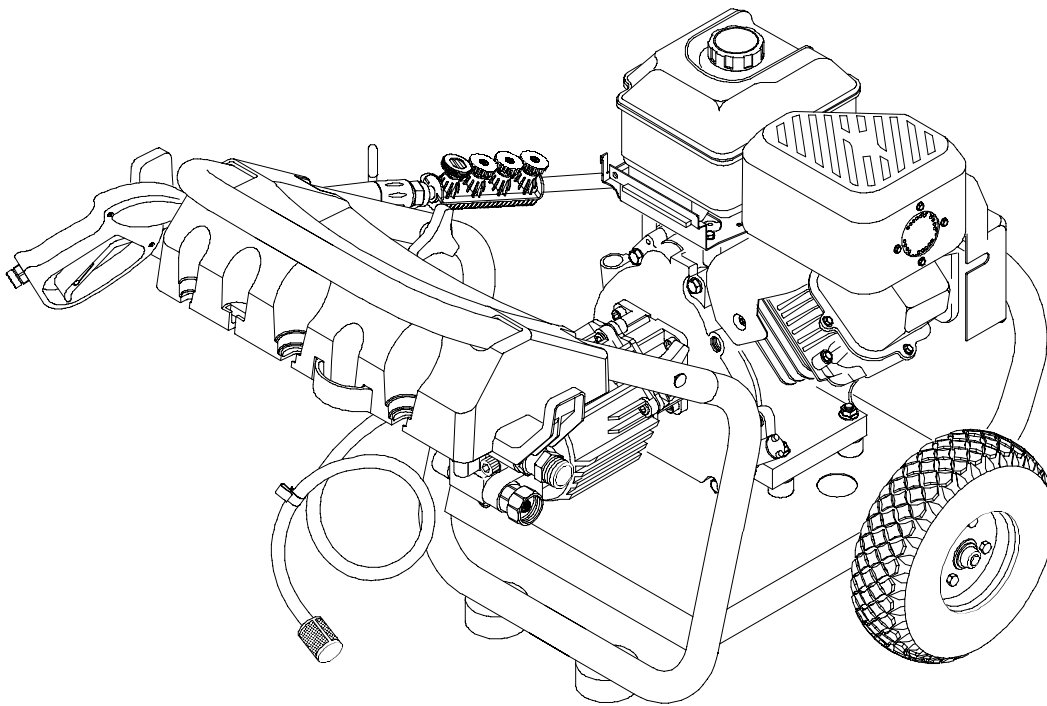

ELITE Series™

Pressure Washer Lavador a Presión

Illustrated Parts List
Las Partes ilustradas Listan

**01806
(2650 PSI)**

Questions? Help is just a moment away!

Preguntas? La ayuda es justa un momento lejos!

IPL No. 19311IGS
Revision 0 (04/08/2003)

EXPLODED VIEW AND PARTS LIST - MAIN UNIT

Item	Part #	Description	Item	Part #	Description
1	P190156GS	BASE	9	I92553GS	KIT,Vibration Mount
2	P187602GS	HANDLE	10	I90147GS	PUSHNUT
3	I92734GS	ASSY, Billboard	11	B5646GS	KIT, Spray Tip
4	I85877GS	HOSE	12	I92199GS	EXTENSION
5	I92134GS	KIT, Engine Mounting Hardware	13	I92526GS	KIT,Wheel
6	I92131GS	KIT, Pump Mounting Hardware	14	23139BGS	KEY
7	B3263GS	GUN	15	I93087GS	ASSY, Pump (see page 3)
8	I90668GS	KIT, Handle Fasteners	900	NSP	ENGINE

Items Not Illustrated:

Part #	Description
I91678GS	MANUAL, Owner's
I93111GS	MANUAL, Illustrated Parts List
I92795GS	KIT, Decals
BB3061BGS	OIL, Engine

EXPLODED VIEW AND PARTS LIST - PUMP

Item	Part #	Description
20	190638GS	PLUG
22	190639GS	SPACER
24	190640GS	WASHER
26	190641GS	PLUG
29	190642GS	HOSE TAIL
34	190643GS	JET
35	190644GS	SPRING
38	190645GS	INJECTOR, Detergent
42	190646GS	PISTON, Guide
48	190647GS	HOUSING
50	191441GS	VENT, CAP
64	193124GS	FLANGE
65	193125GS	BALL BEARING
67	190651GS	GRUB SCREW