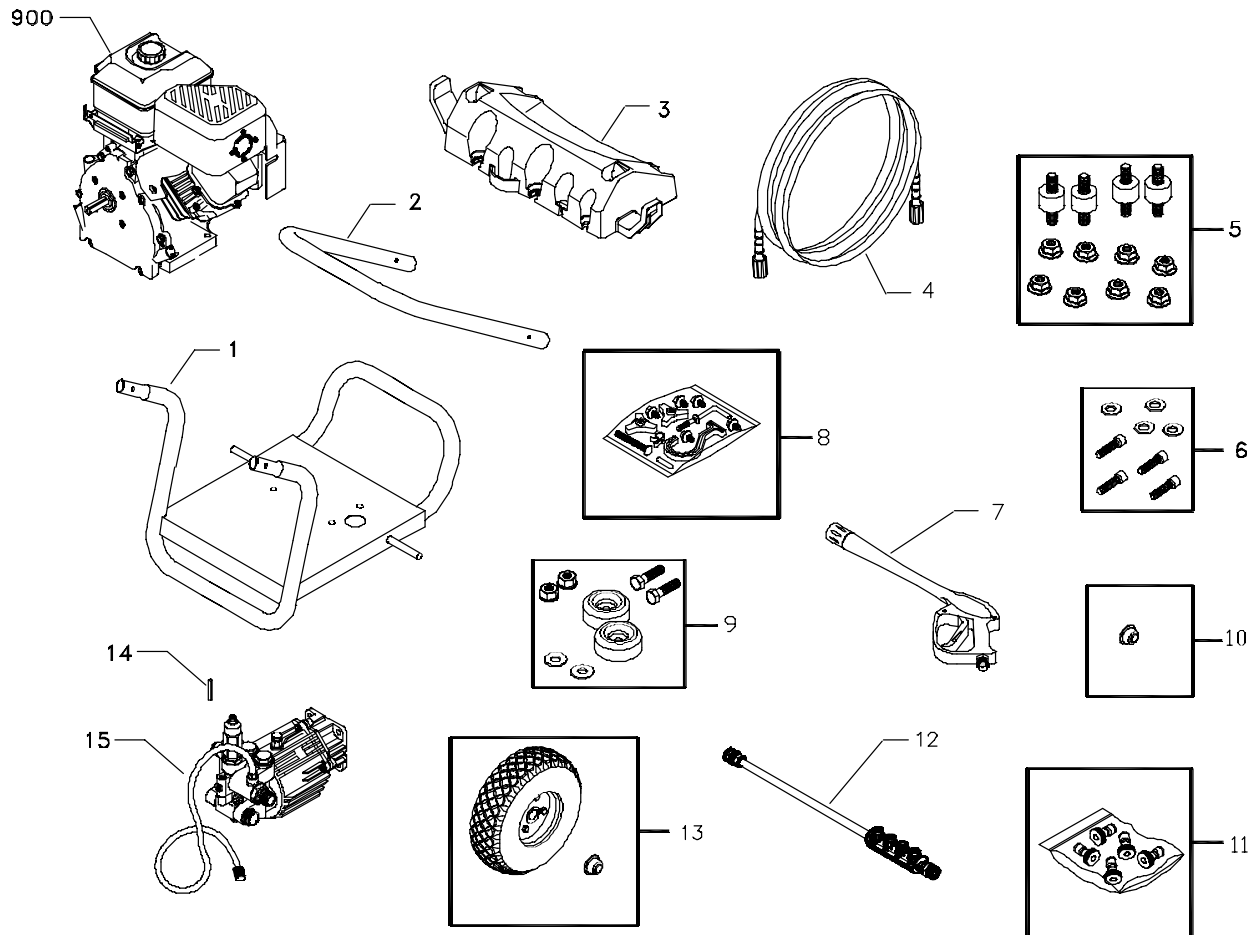

ELITE Series™

Pressure Washer Lavador a Presión

Illustrated Parts List
Las Partes ilustradas Listan

**01806
(2650 PSI)**

Questions? Help is just a moment away!

Preguntas? La ayuda es justa un momento lejos!

IPL No. 19311IGS
Revision 0 (04/08/2003)

EXPLODED VIEW AND PARTS LIST - MAIN UNIT

Item	Part #	Description	Item	Part #	Description
1	P190156GS	BASE	9	I92553GS	KIT,Vibration Mount
2	P187602GS	HANDLE	10	I90147GS	PUSHNUT
3	I92734GS	ASSY, Billboard	11	B5646GS	KIT, Spray Tip
4	I85877GS	HOSE	12	I92199GS	EXTENSION
5	I92134GS	KIT, Engine Mounting Hardware	13	I92526GS	KIT,Wheel
6	I92131GS	KIT, Pump Mounting Hardware	14	23139BGS	KEY
7	B3263GS	GUN	15	I93087GS	ASSY, Pump (see page 3)
8	I90668GS	KIT, Handle Fasteners	900	NSP	ENGINE

Items Not Illustrated:

Part #	Description
I91678GS	MANUAL, Owner's
I93111GS	MANUAL, Illustrated Parts List
I92795GS	KIT, Decals
BB3061BGS	OIL, Engine

EXPLODED VIEW AND PARTS LIST - PUMP

Item	Part #	Description
20	190638GS	PLUG
22	190639GS	SPACER
24	190640GS	WASHER
26	190641GS	PLUG
29	190642GS	HOSE TAIL
34	190643GS	JET
35	190644GS	SPRING
38	190645GS	INJECTOR, Detergent
42	190646GS	PISTON, Guide
48	190647GS	HOUSING
50	191441GS	VENT, CAP
64	193124GS	FLANGE
65	193125GS	BALL BEARING
67	190651GS	GRUB SCREW

Item	Part #	Description
68	190652GS	BALL
69	190653GS	SPRING
70	190654GS	PUMP HEAD
71	190655GS	GRUB SCREW & WASHER
72	190656GS	OIL BOTTLE
A	190657GS	KIT, CHECK VALVE
B	190658GS	KIT, PISTON SET
C	193129GS	KIT, SEAL OIL
D	190660GS	KIT, SEAL HIGH PRESSURE
E	190677GS	KIT, O-RINGS
F	193126GS	KIT, UNLOADER
G	193127GS	KIT, CAM & BEARING